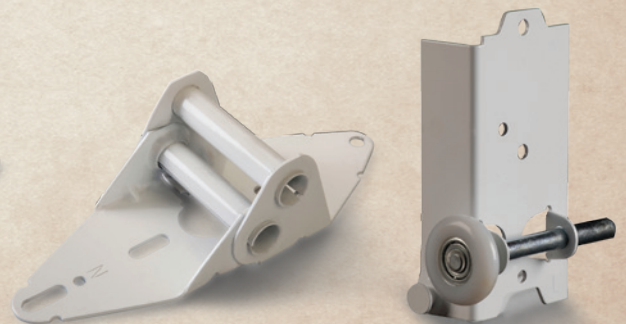

Accessories

Optional decorative hardware is available on all models

Hinges (optional)

Handles (standard on 2060 760 660 246 256)

Black nylon, white nylon, 10 ball steel roller

Powder Coated Hardware Options